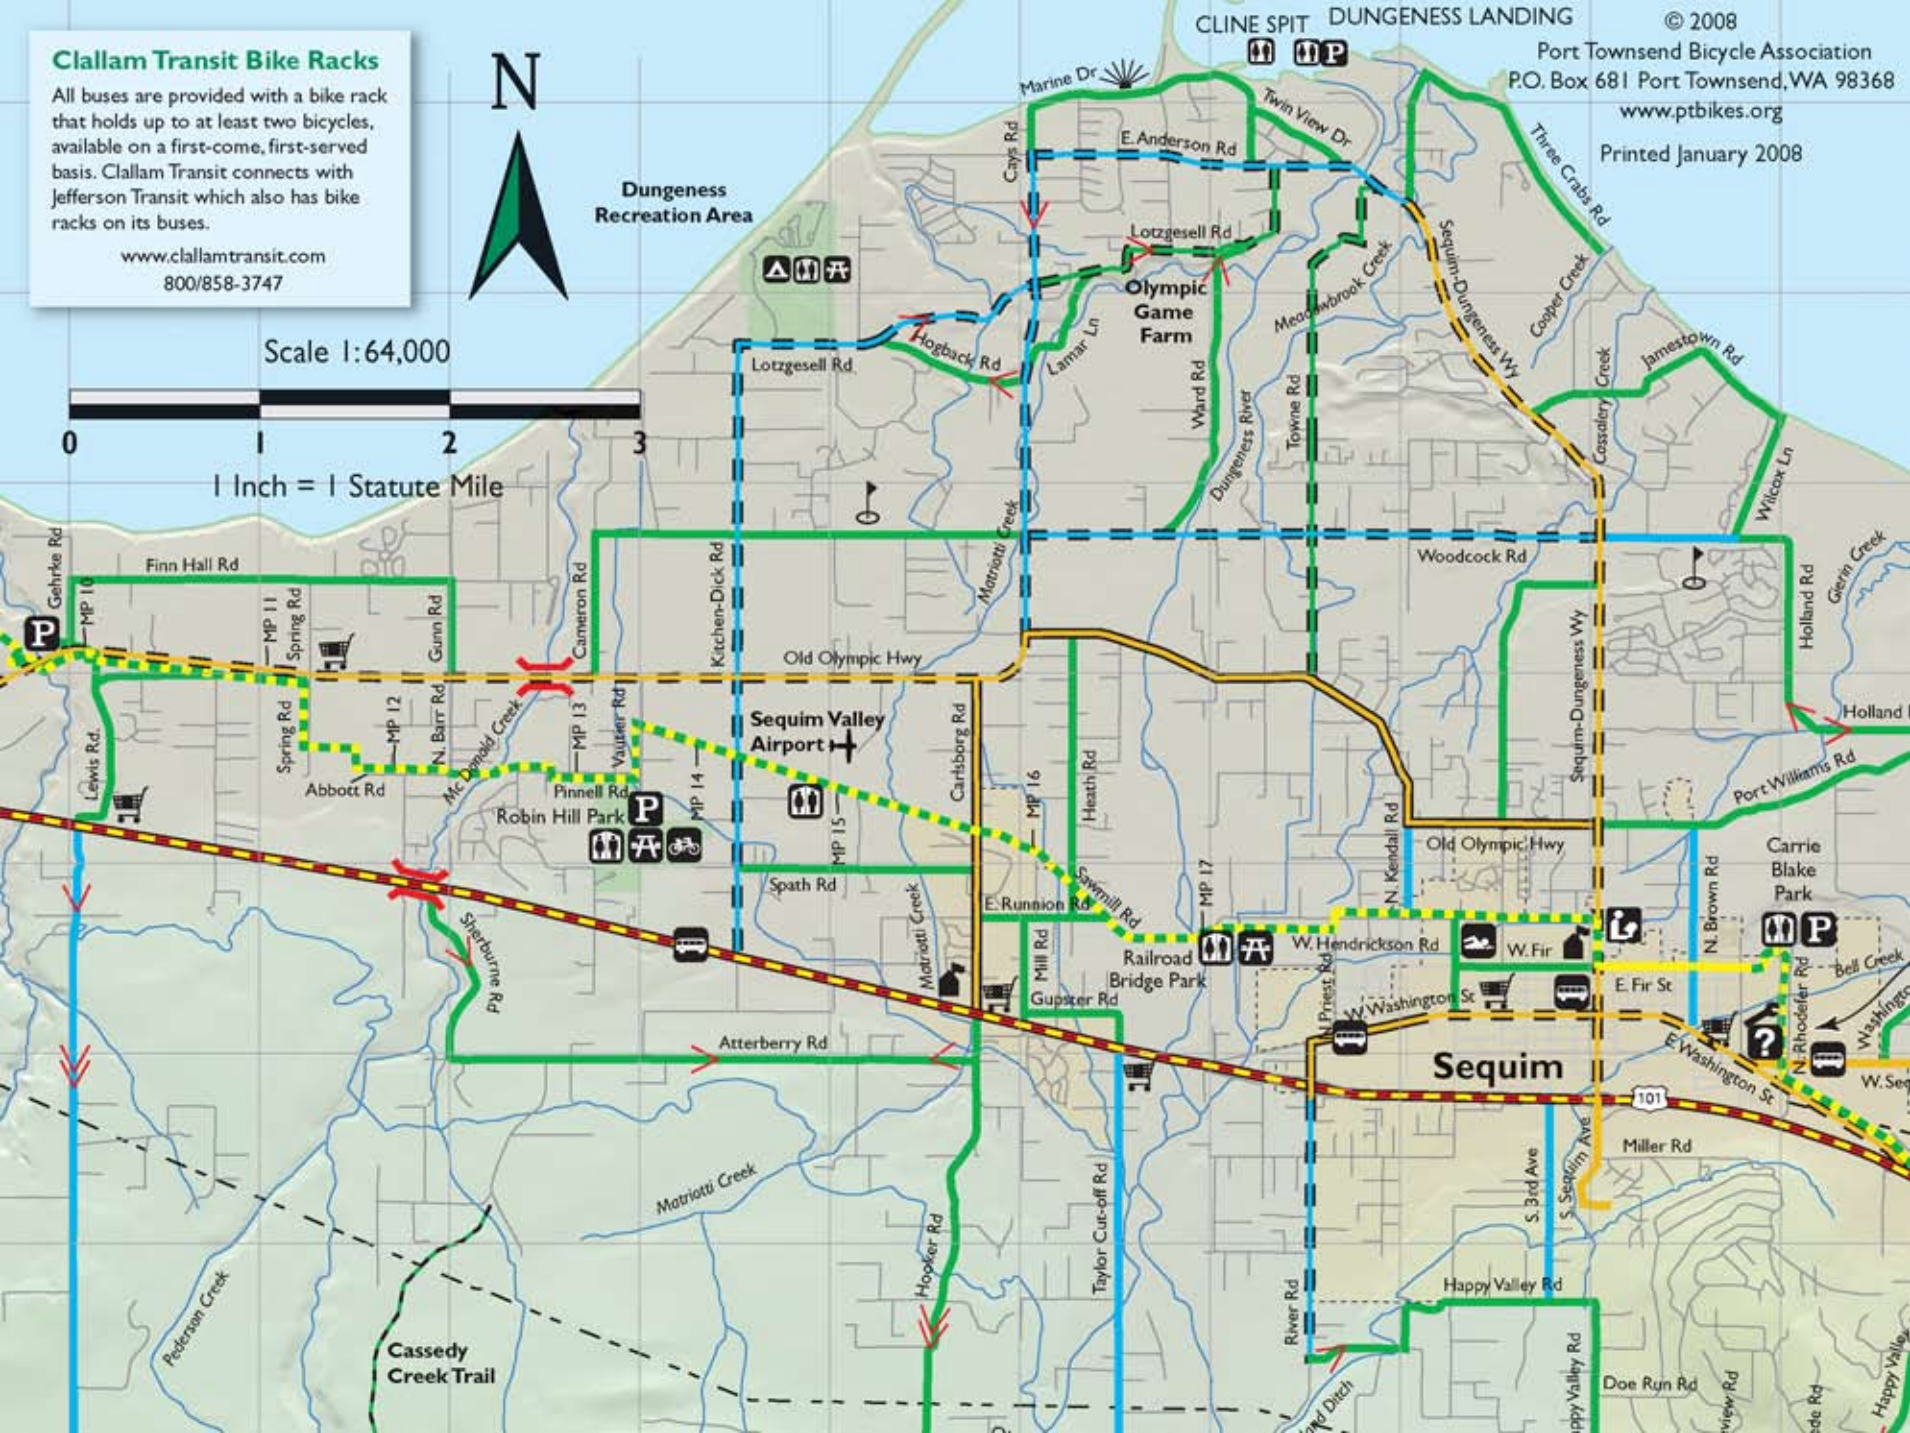

## Clallam Transit Bike Racks

All buses are provided with a bike rack that holds up to at least two bicycles, available on a first-come, first-served basis. Clallam Transit connects with Jefferson Transit which also has bike racks on its buses.

[www.clallamtransit.com](http://www.clallamtransit.com)  
800/858-3747

Scale 1:64,000

1 Inch = 1 Statute Mile

CLINE SPIT DUNGENESS LANDING

© 2008

Port Townsend Bicycle Association  
P.O. Box 681 Port Townsend, WA 98368